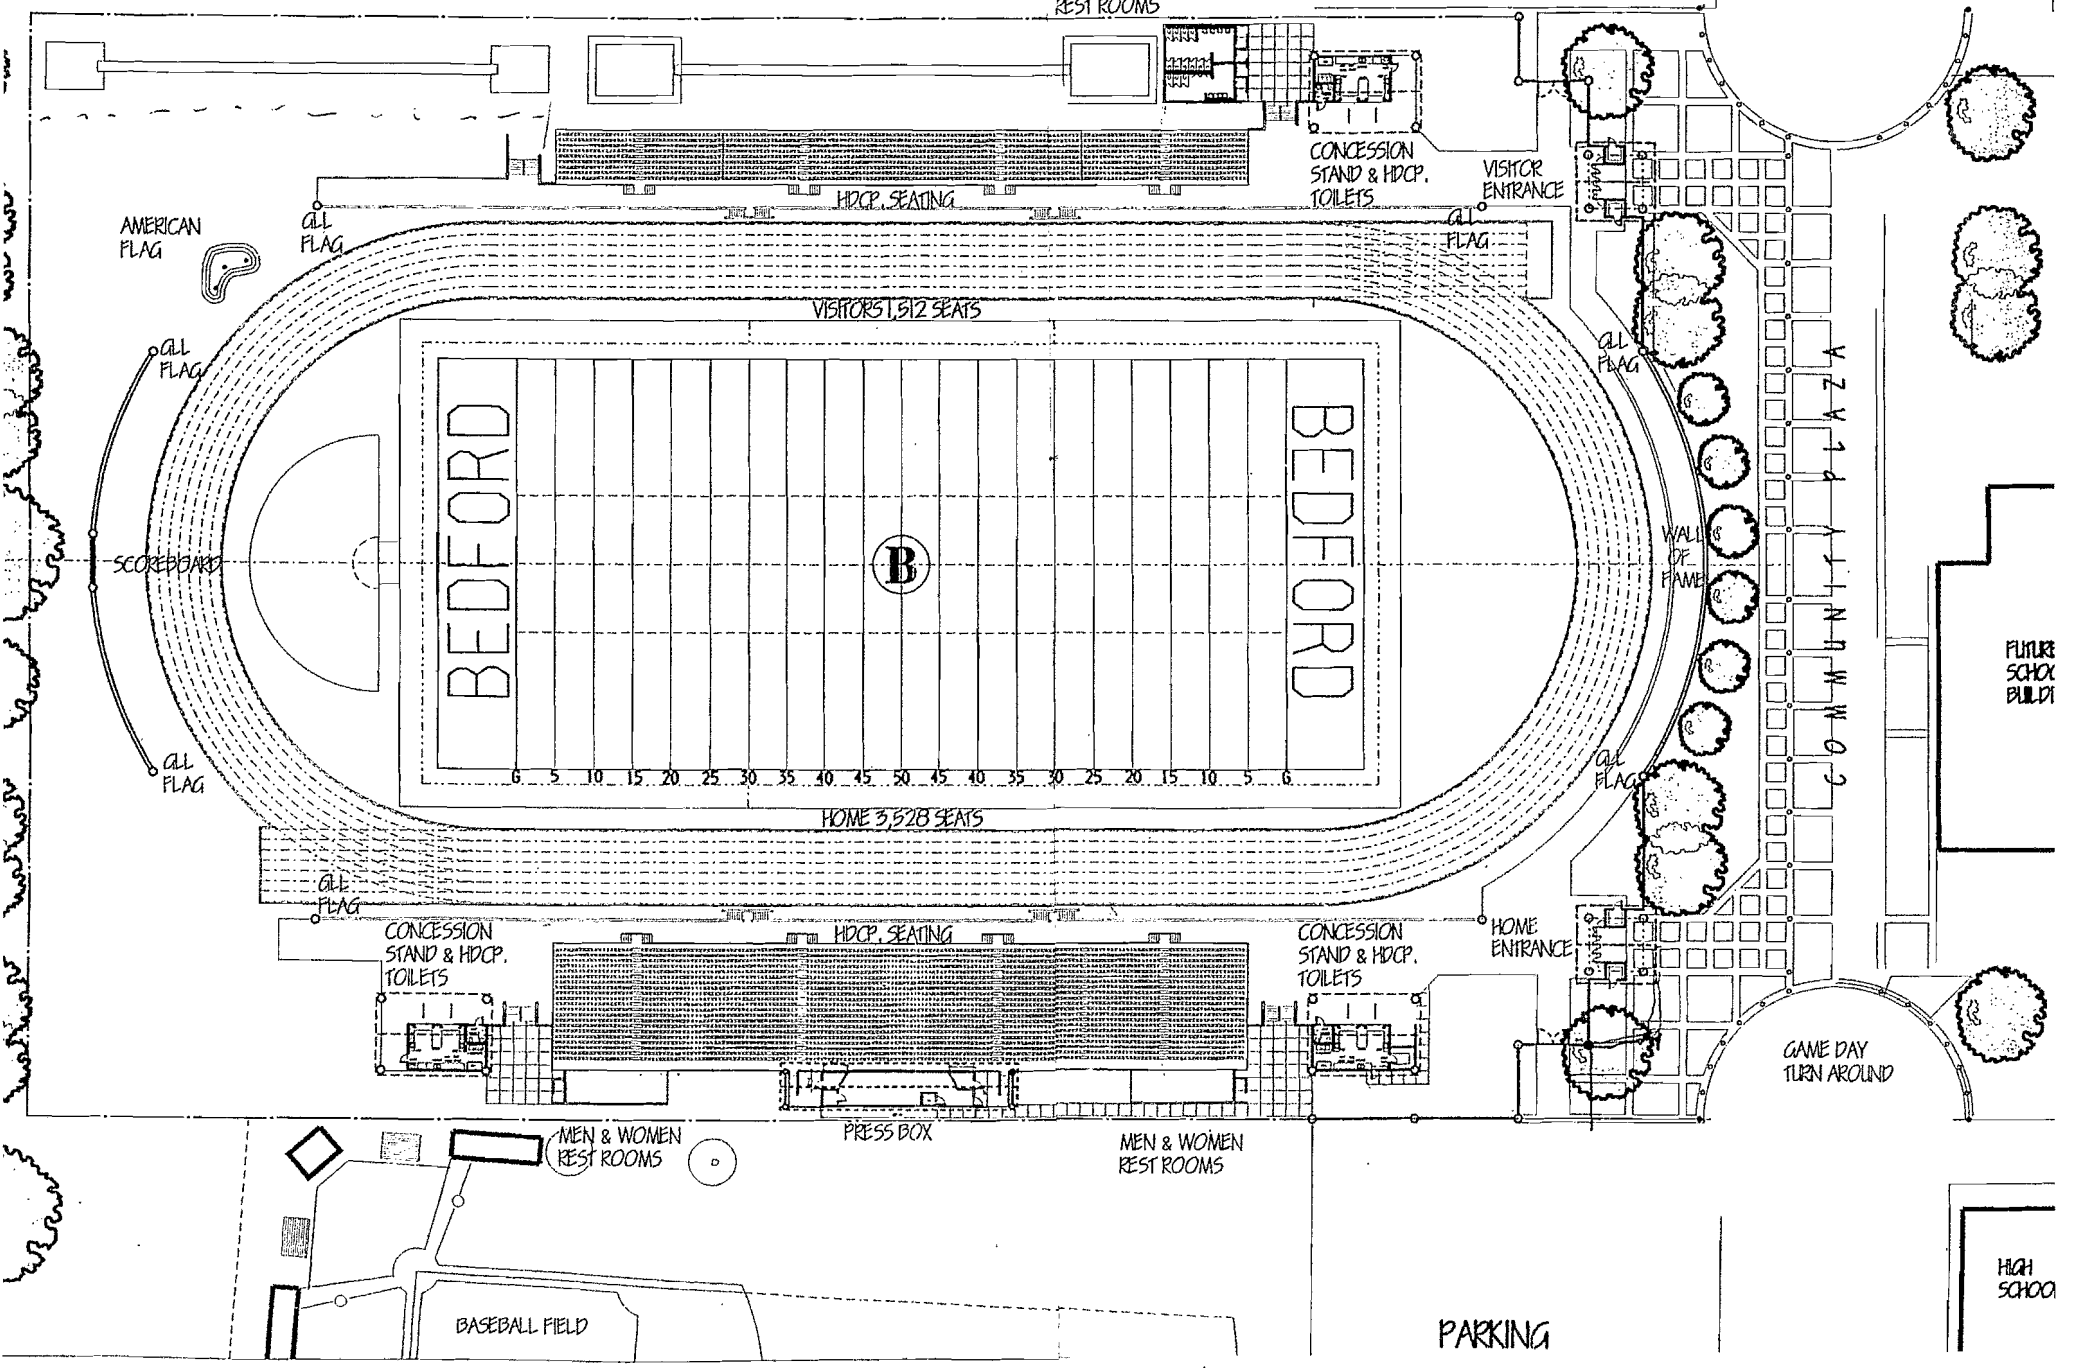

# BEDFORD COMMUNITY STADIUM

J.R. HIGH SCHOOL

FUTURE SCHOOL BUILDING

HIGH SCHOOL

PARKING

GAME DAY TURN AROUND

COMMUNITY PLAZA

VISITOR ENTRANCE

HOME ENTRANCE

MEN & WOMEN REST ROOMS

MEN & WOMEN REST ROOMS

MEN & WOMEN REST ROOMS

PRESS BOX

CONCESSION STAND & HDCP. TOILETS

CONCESSION STAND & HDCP. TOILETS

CONCESSION STAND & HDCP. TOILETS

HDCP. SEATING

HDCP. SEATING

VISITORS 1,512 SEATS

HOME 3,528 SEATS

AMERICAN FLAG

SCOREBOARD

ALL FLAG

ALL FLAG