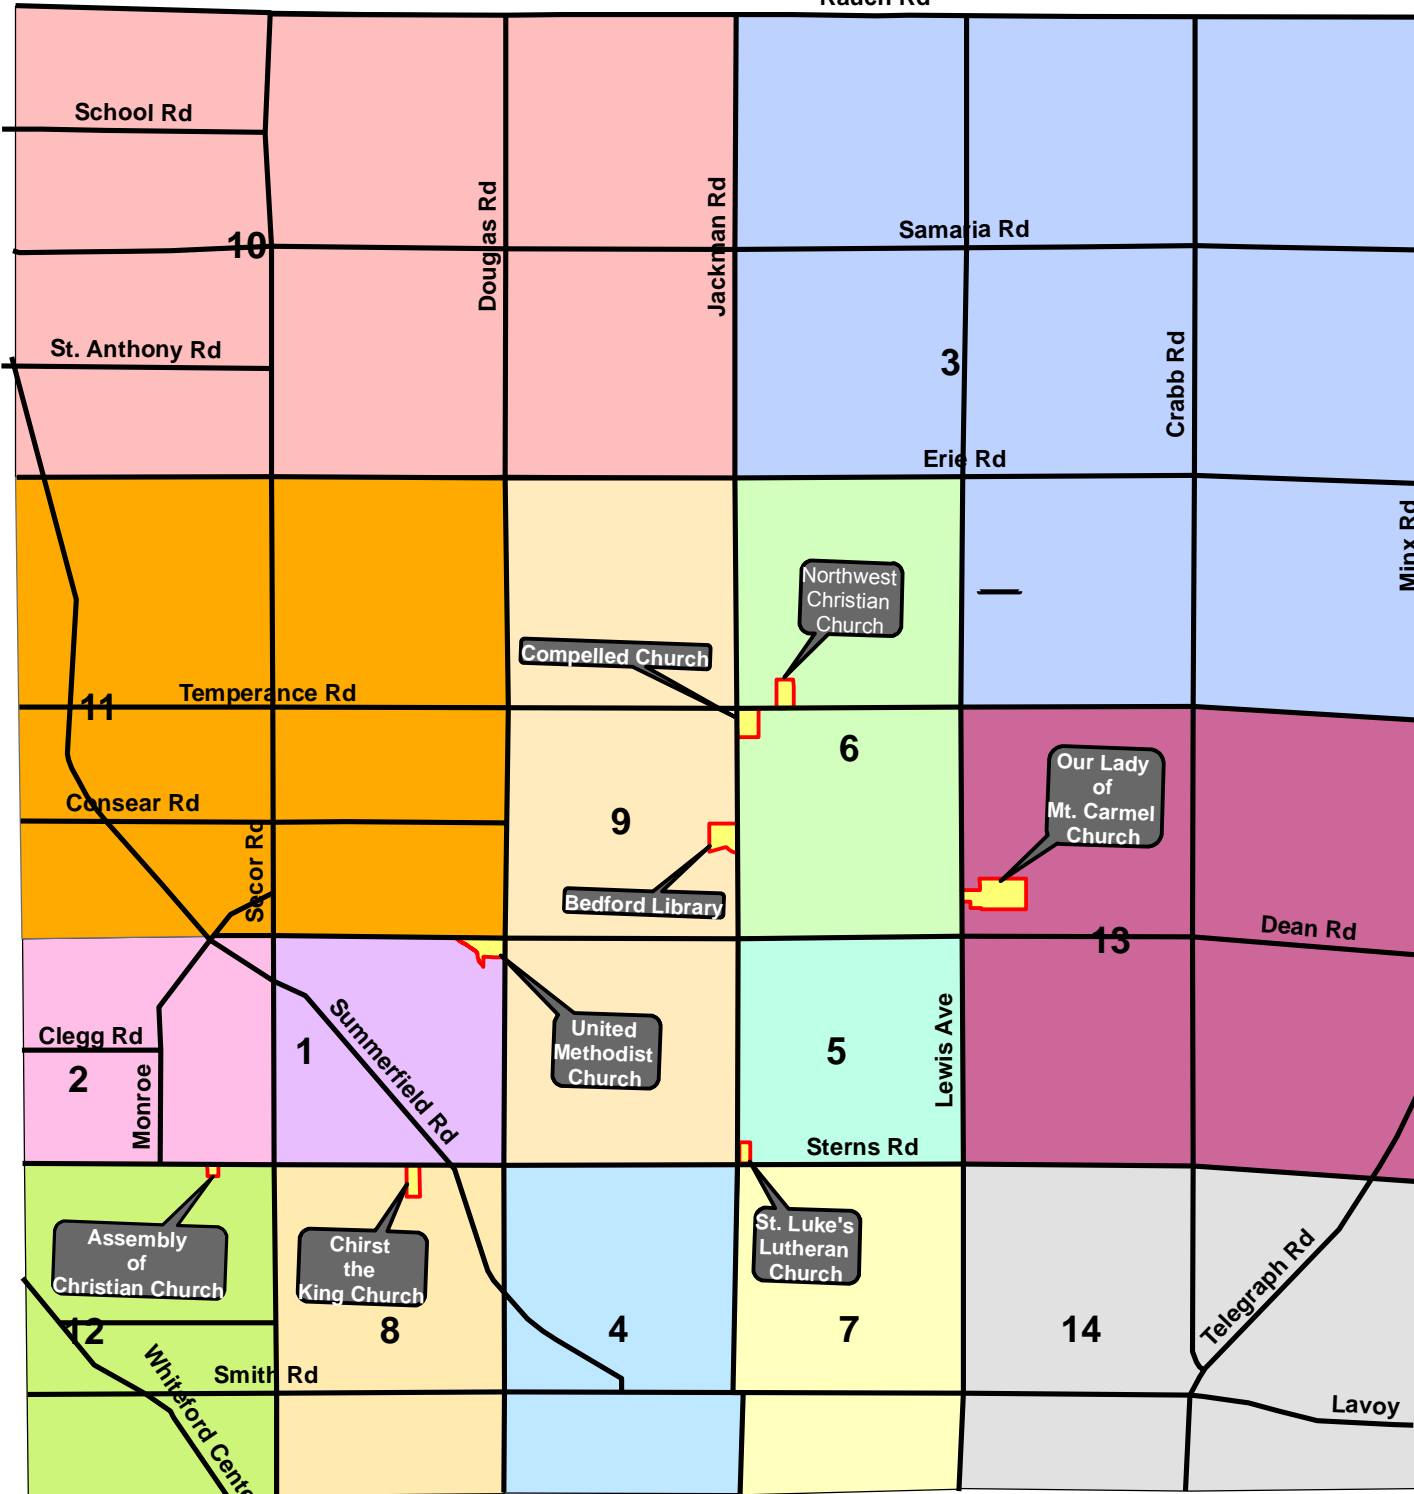

Rauch Rd

WHERE DO YOU VOTE?

Bedford Township Precinct Map

- Our Lady of Mt. Carmel Church
8330 Lewis Avenue
Temperance, MI 48182
PRECINCTS 3 & 13
School Precinct A
- United Methodist Church
8165 Douglas
Lambertville, MI 48144
PRECINCTS 1, 2, & 11
School Precinct D
- Christ the King Church
2843 W. Sterns
Temperance, MI 48144
PRECINCT 8
School Precinct C
- St. Luke's Lutheran Church
1690 W. Sterns
Temperance, MI 48182
PRECINCTS 7 & 14
School Precinct E
- Assembly of Christian Church
3619 W. Sterns
Lambertville, MI 48144
PRECINCTS 12
School Precinct F
- Northwest Christian Church
1590 W. Temperance Rd.
Temperance, MI 48182
PRECINCTS 6 & 10
School Precincts H
- Bedford Library
8575 Jackman Rd
Temperance, MI 48182
PRECINCTS 4 & 9
School Precincts G
- Compelled Church
8970 Jackman Rd
Temperance, MI 48182
PRECINCTS 5
School Precinct B